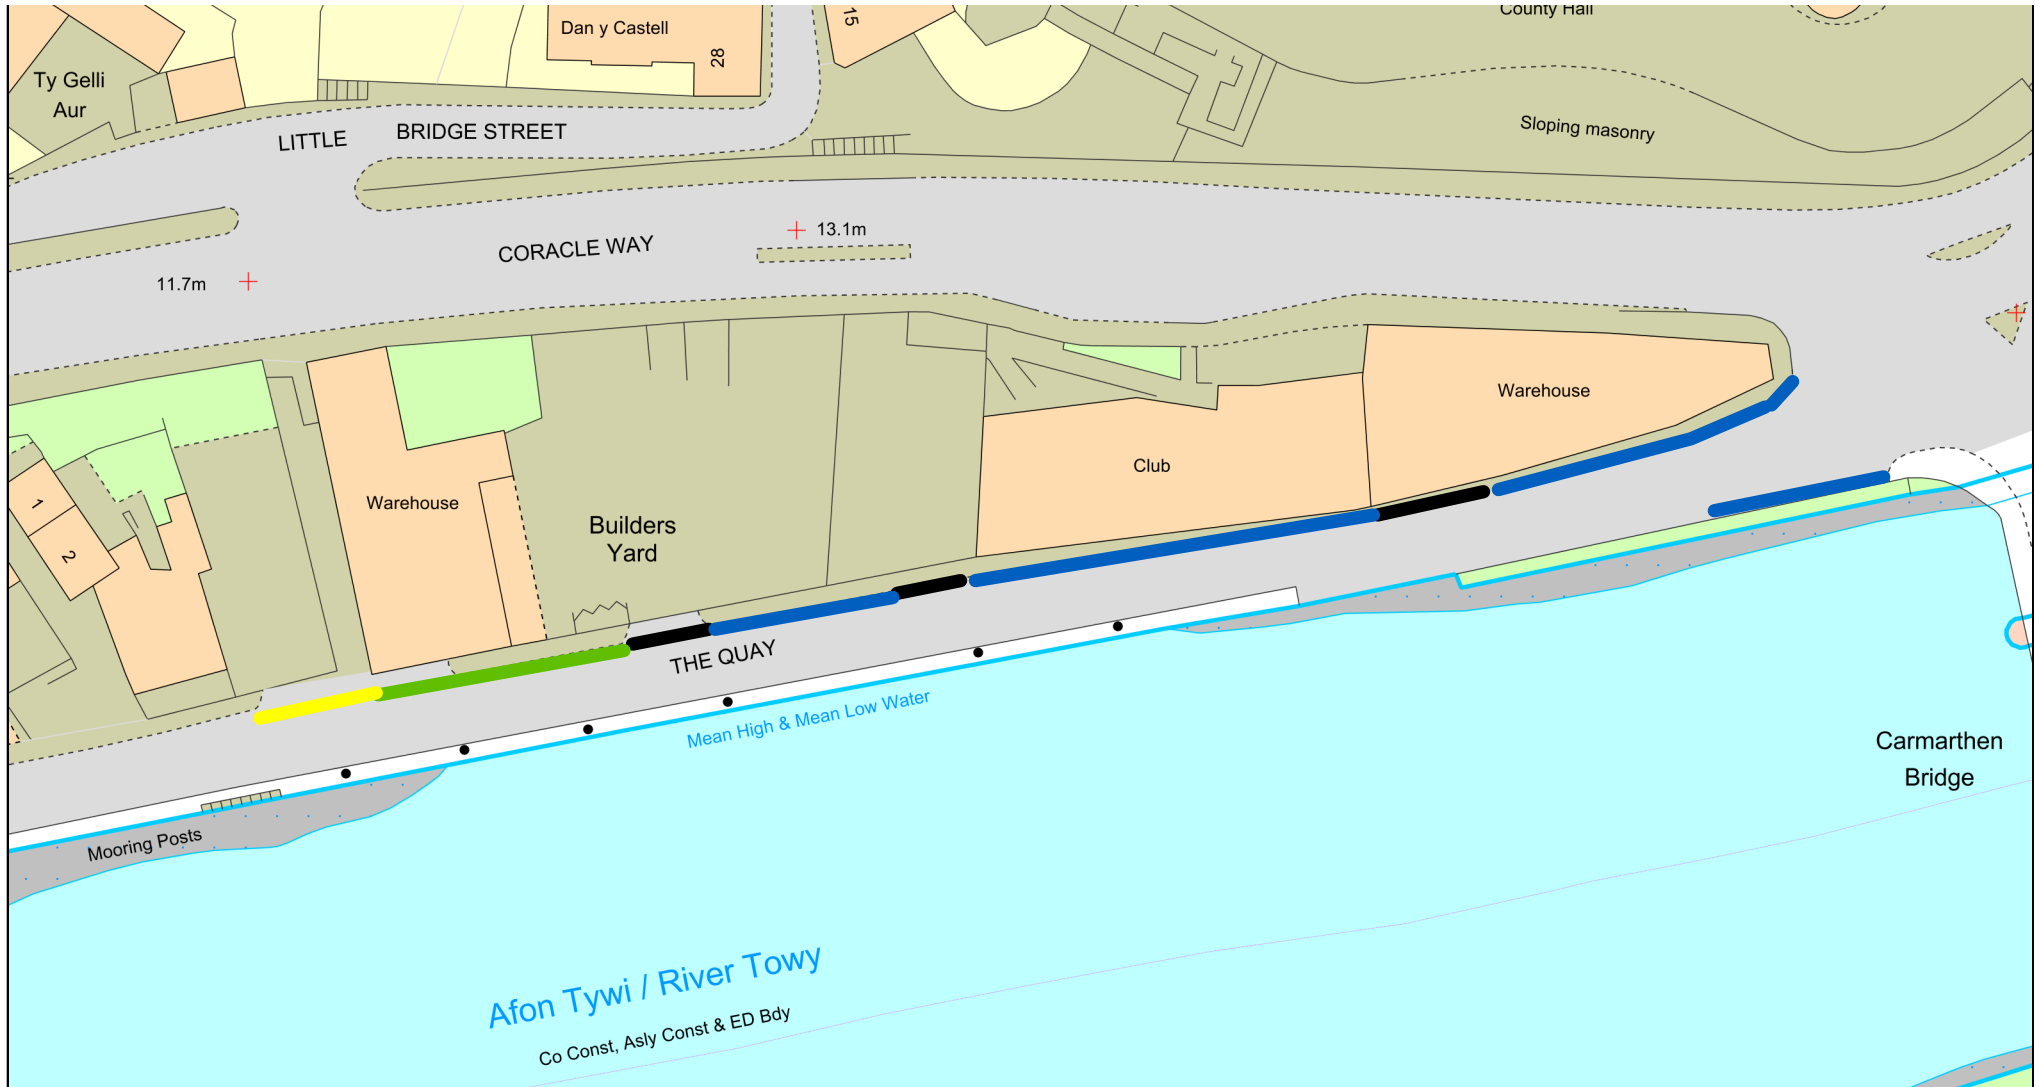

# Carmarthen, The Quay - Proposed prohibition of waiting restrictions

Yellow Line - Prohibition of waiting at all times (double yellow lines)

Black Line - Access protection marking

Green Line - Loading Bay

Blue Line - Limited waiting (for up to 1 hour, no return within 1 hour)

Graddfa Scale 1:750

Canol y Map Map Centre [241276.2,219878.2]

Dyddiad Date 04/03/2016